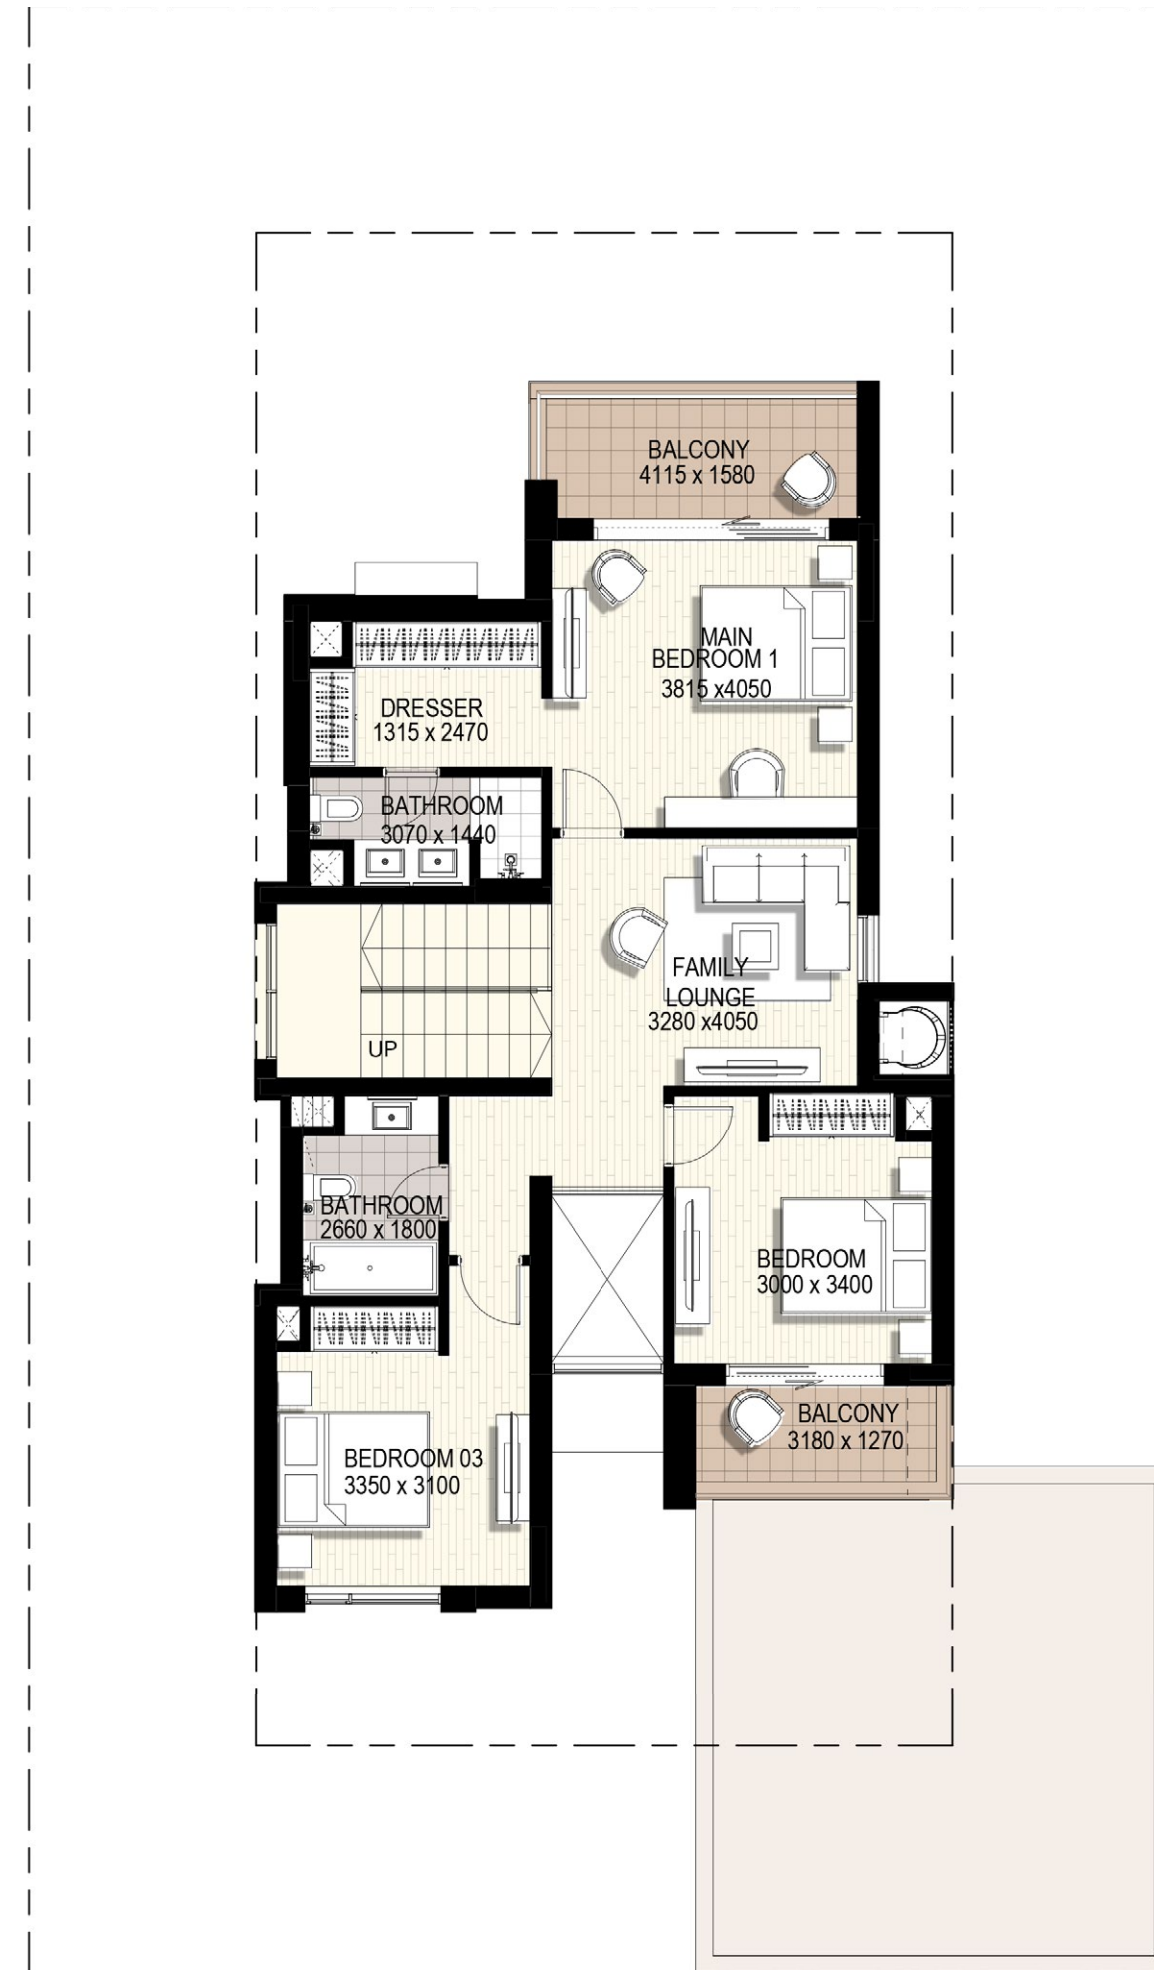

## MASTERPLAN

-  5 - BEDROOM VILLA
-  4 - BEDROOM VILLA
-  REC. CENTER

GOLF LINKS

# FLOOR PLANS

EMAAR SOUTH

Ground Floor

First Floor

## Villa 1

No. of Bedrooms: **4**

Total Built-up Area: **274.71 m2 - 2 956.95 ft2**

Ground Floor

First Floor

## Villa 4

No. of Bedrooms: **3**

Total Built-up Area: **260.48 m2 - 2 803.78 ft2**

For more information on **GOLF LINKS** at **EMAAR SOUTH**,  
please call 800 36227 (UAE) or +971 4 366 1668 (International).  
Visit our online sales centre at [emaar.com](http://emaar.com) or any of our  
sales centres across the UAE.