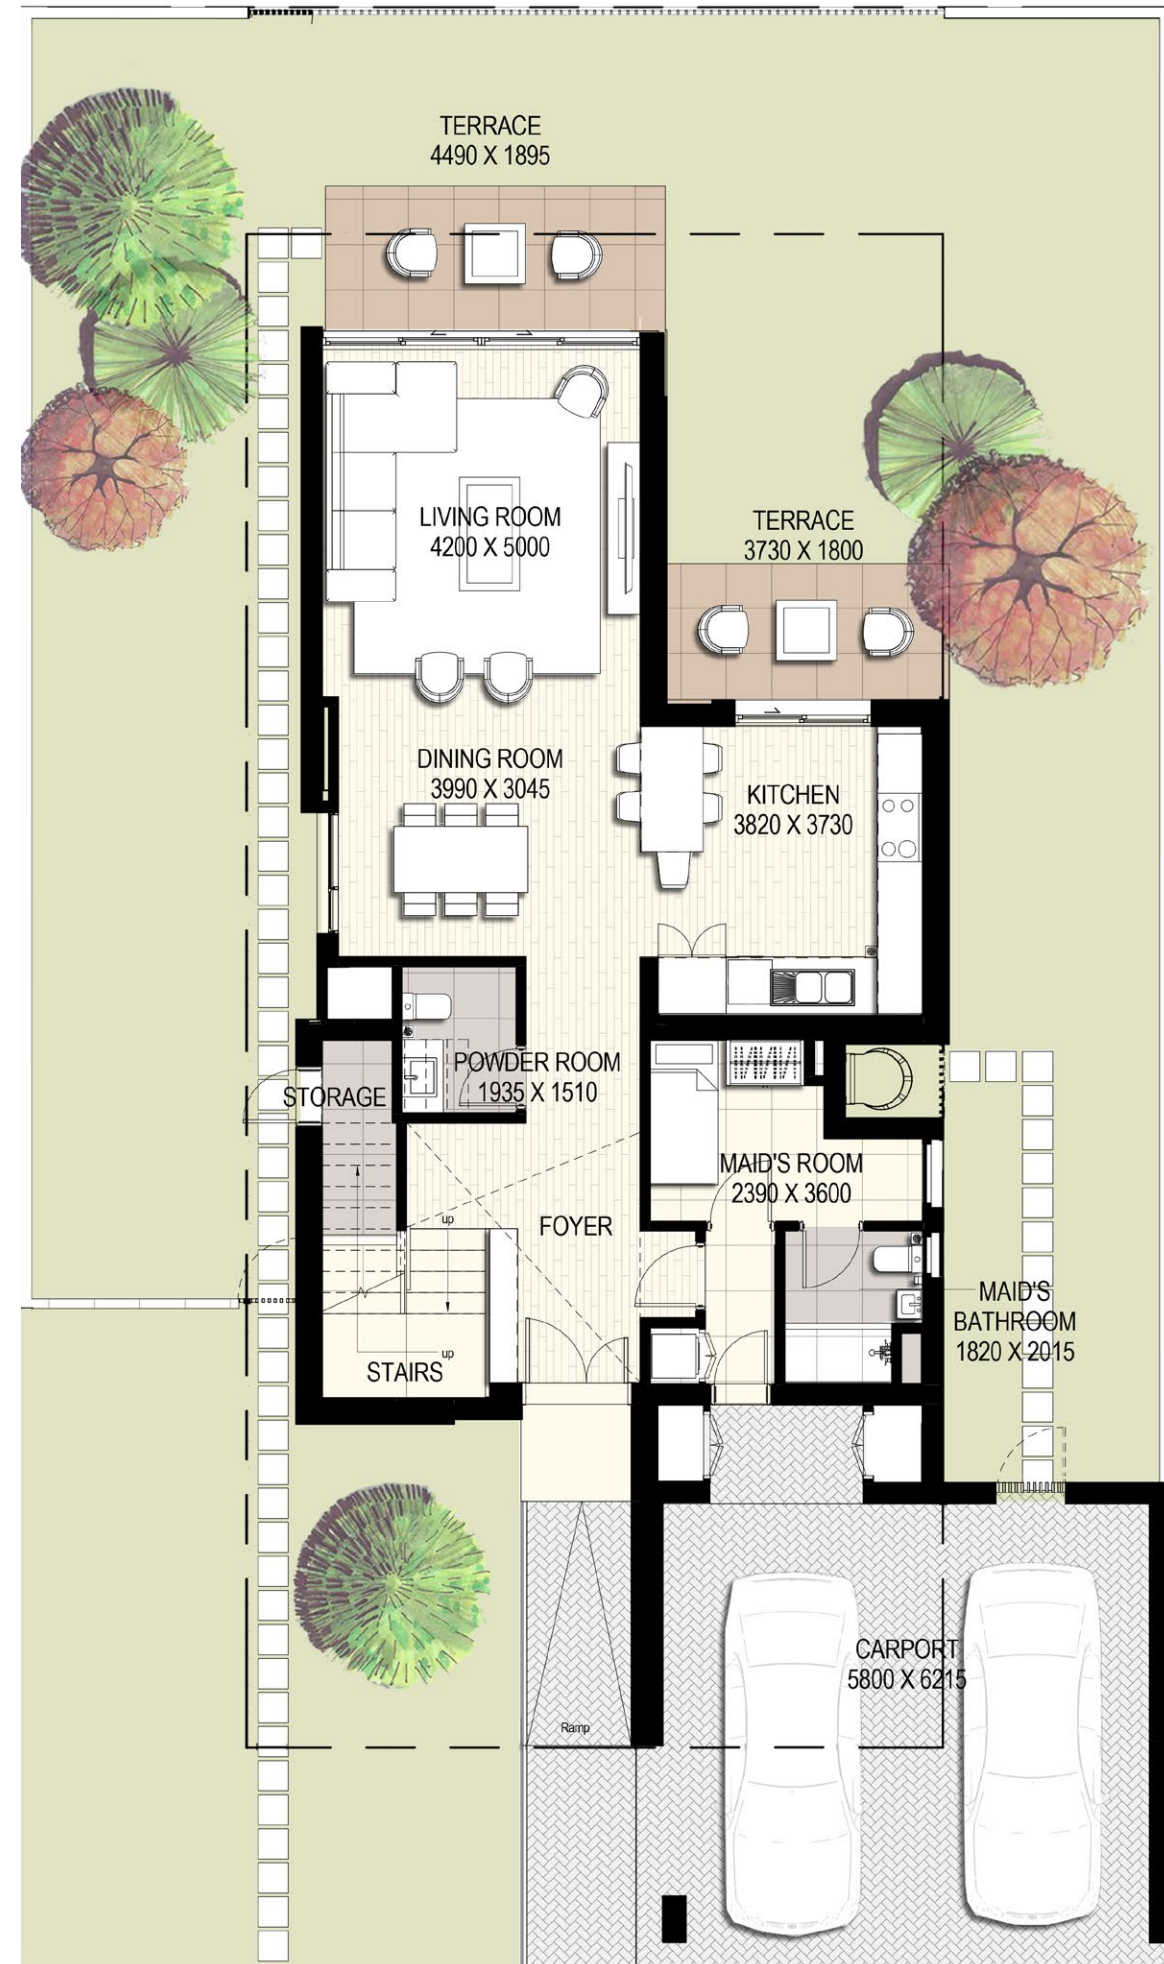

## MASTERPLAN

-  5 - BEDROOM VILLA
-  4 - BEDROOM VILLA
-  REC. CENTER

GOLF LINKS

# FLOOR PLANS

EMAAR SOUTH

Ground Floor

First Floor

## Villa 1

No. of Bedrooms: **4**

Total Built-up Area: **274.71 m2 - 2 956.95 ft2**

Ground Floor

First Floor

## Villa 4

No. of Bedrooms: **3**

Total Built-up Area: **260.48 m2 - 2 803.78 ft2**

For more information on **GOLF LINKS** at **EMAAR SOUTH**,  
please call 800 36227 (UAE) or +971 4 366 1668 (International).  
Visit our online sales centre at [emaar.com](http://emaar.com) or any of our  
sales centres across the UAE.