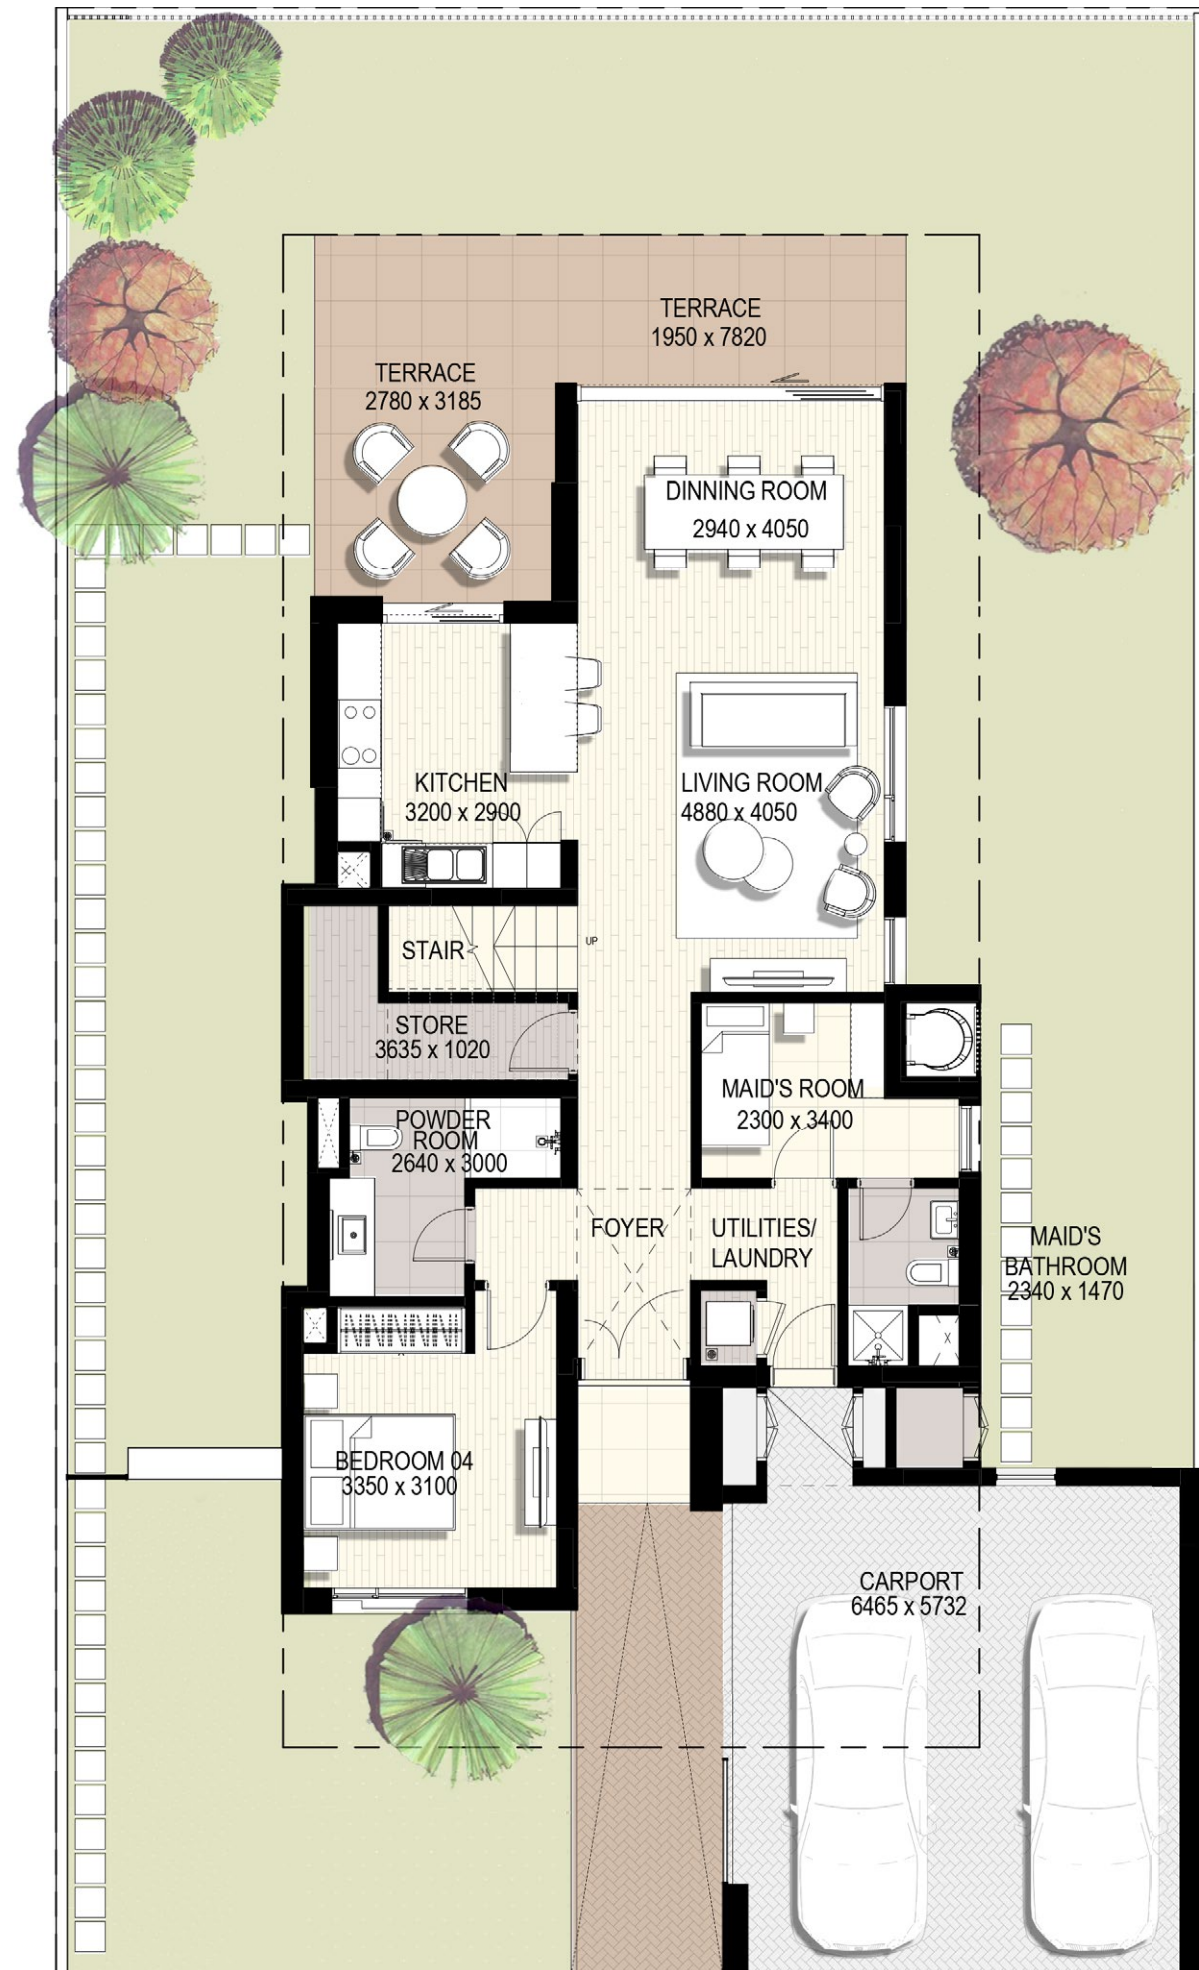

## MASTERPLAN

-  5 - BEDROOM VILLA
-  4 - BEDROOM VILLA
-  REC. CENTER

GOLF LINKS

# FLOOR PLANS

EMAAR SOUTH

Ground Floor

First Floor

## Villa 1

No. of Bedrooms: **4**

Total Built-up Area: **274.71 m2 - 2 956.95 ft2**

Ground Floor

First Floor

## Villa 4

No. of Bedrooms: **3**

Total Built-up Area: **260.48 m2 - 2 803.78 ft2**

For more information on **GOLF LINKS** at **EMAAR SOUTH**,  
please call 800 36227 (UAE) or +971 4 366 1668 (International).  
Visit our online sales centre at [emaar.com](http://emaar.com) or any of our  
sales centres across the UAE.