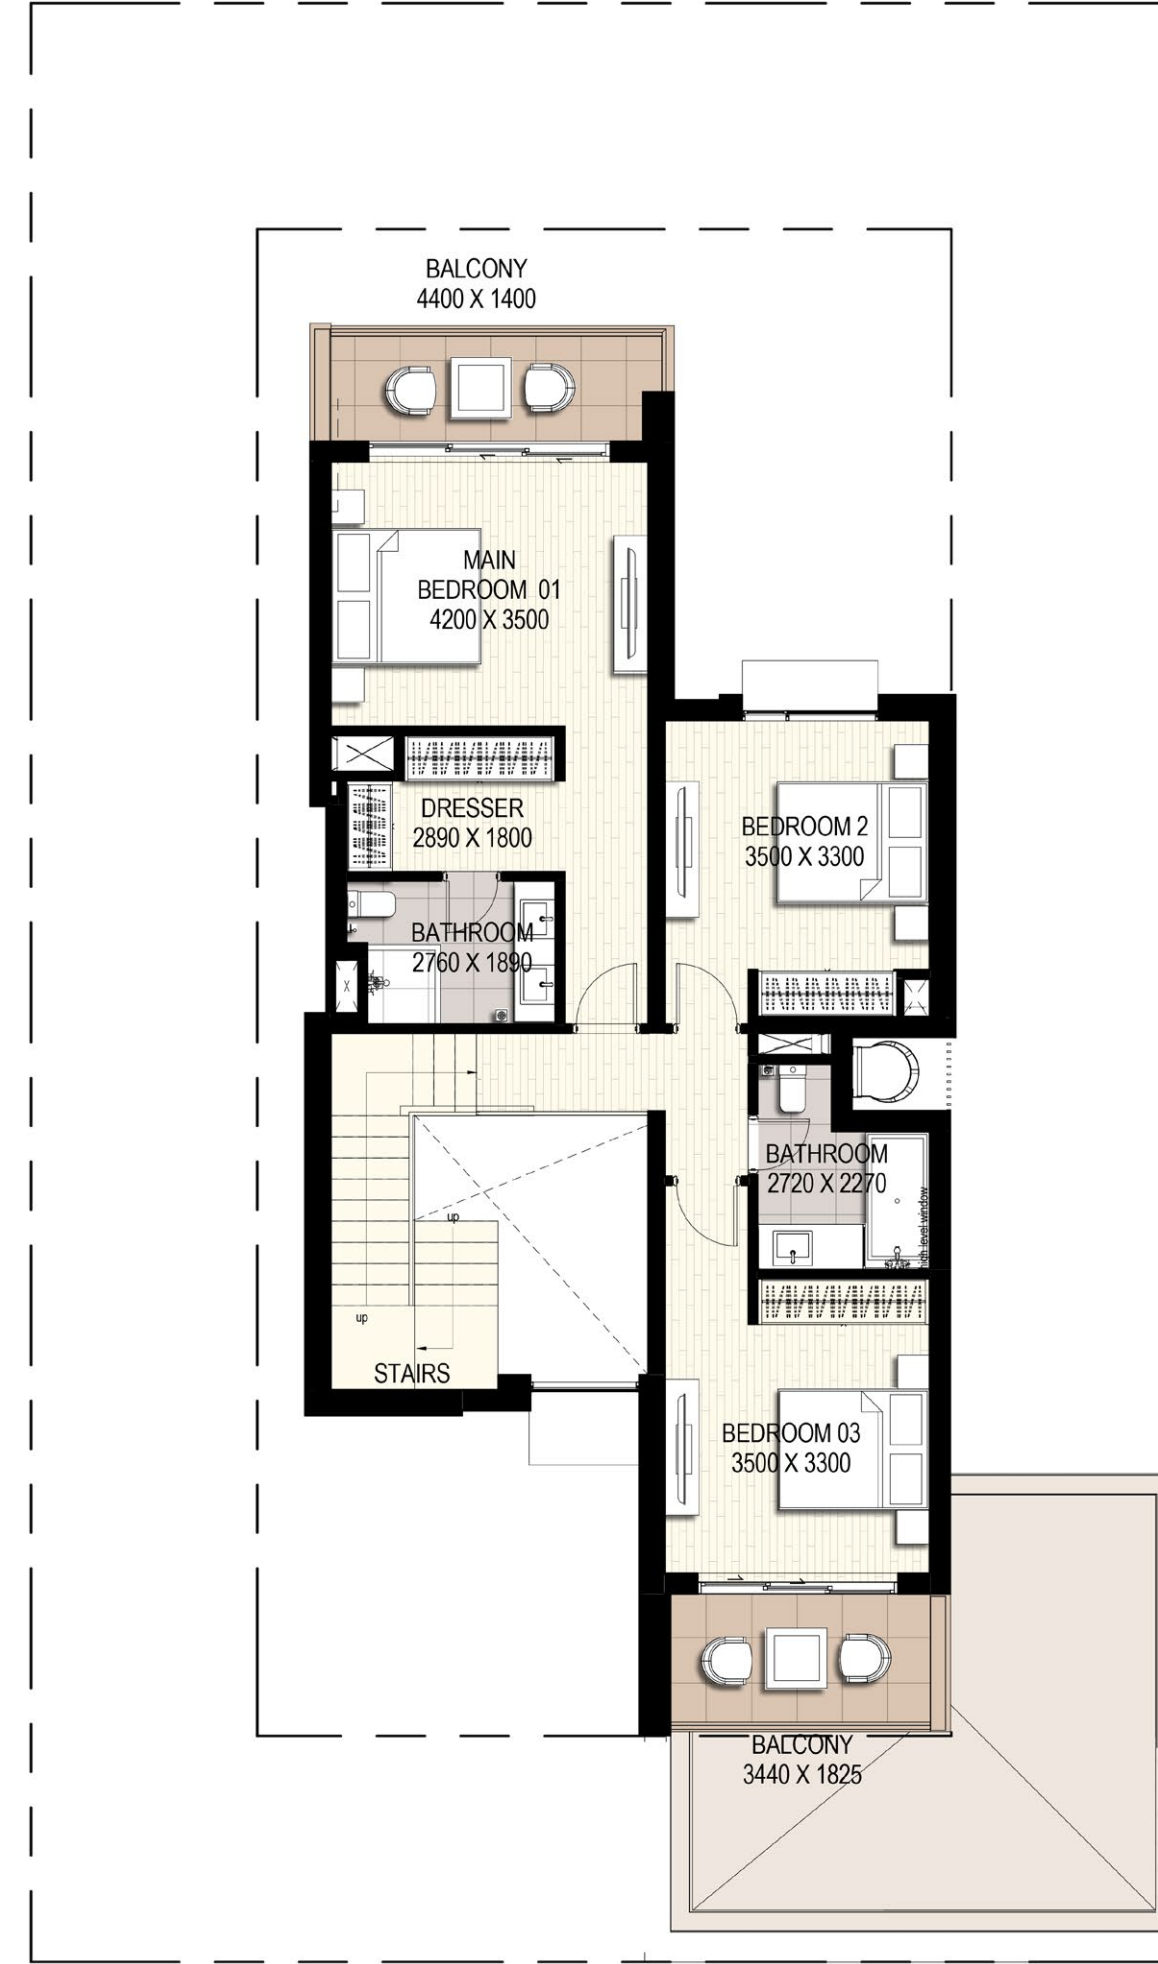

## MASTERPLAN

-  5 - BEDROOM VILLA
-  4 - BEDROOM VILLA
-  REC. CENTER

GOLF LINKS

# FLOOR PLANS

EMAAR SOUTH

Ground Floor

First Floor

## Villa 1

No. of Bedrooms: **4**

Total Built-up Area: **274.71 m2 - 2 956.95 ft2**

Ground Floor

First Floor

## Villa 4

No. of Bedrooms: **3**

Total Built-up Area: **260.48 m2 - 2 803.78 ft2**

For more information on **GOLF LINKS** at **EMAAR SOUTH**,  
please call 800 36227 (UAE) or +971 4 366 1668 (International).  
Visit our online sales centre at [emaar.com](http://emaar.com) or any of our  
sales centres across the UAE.